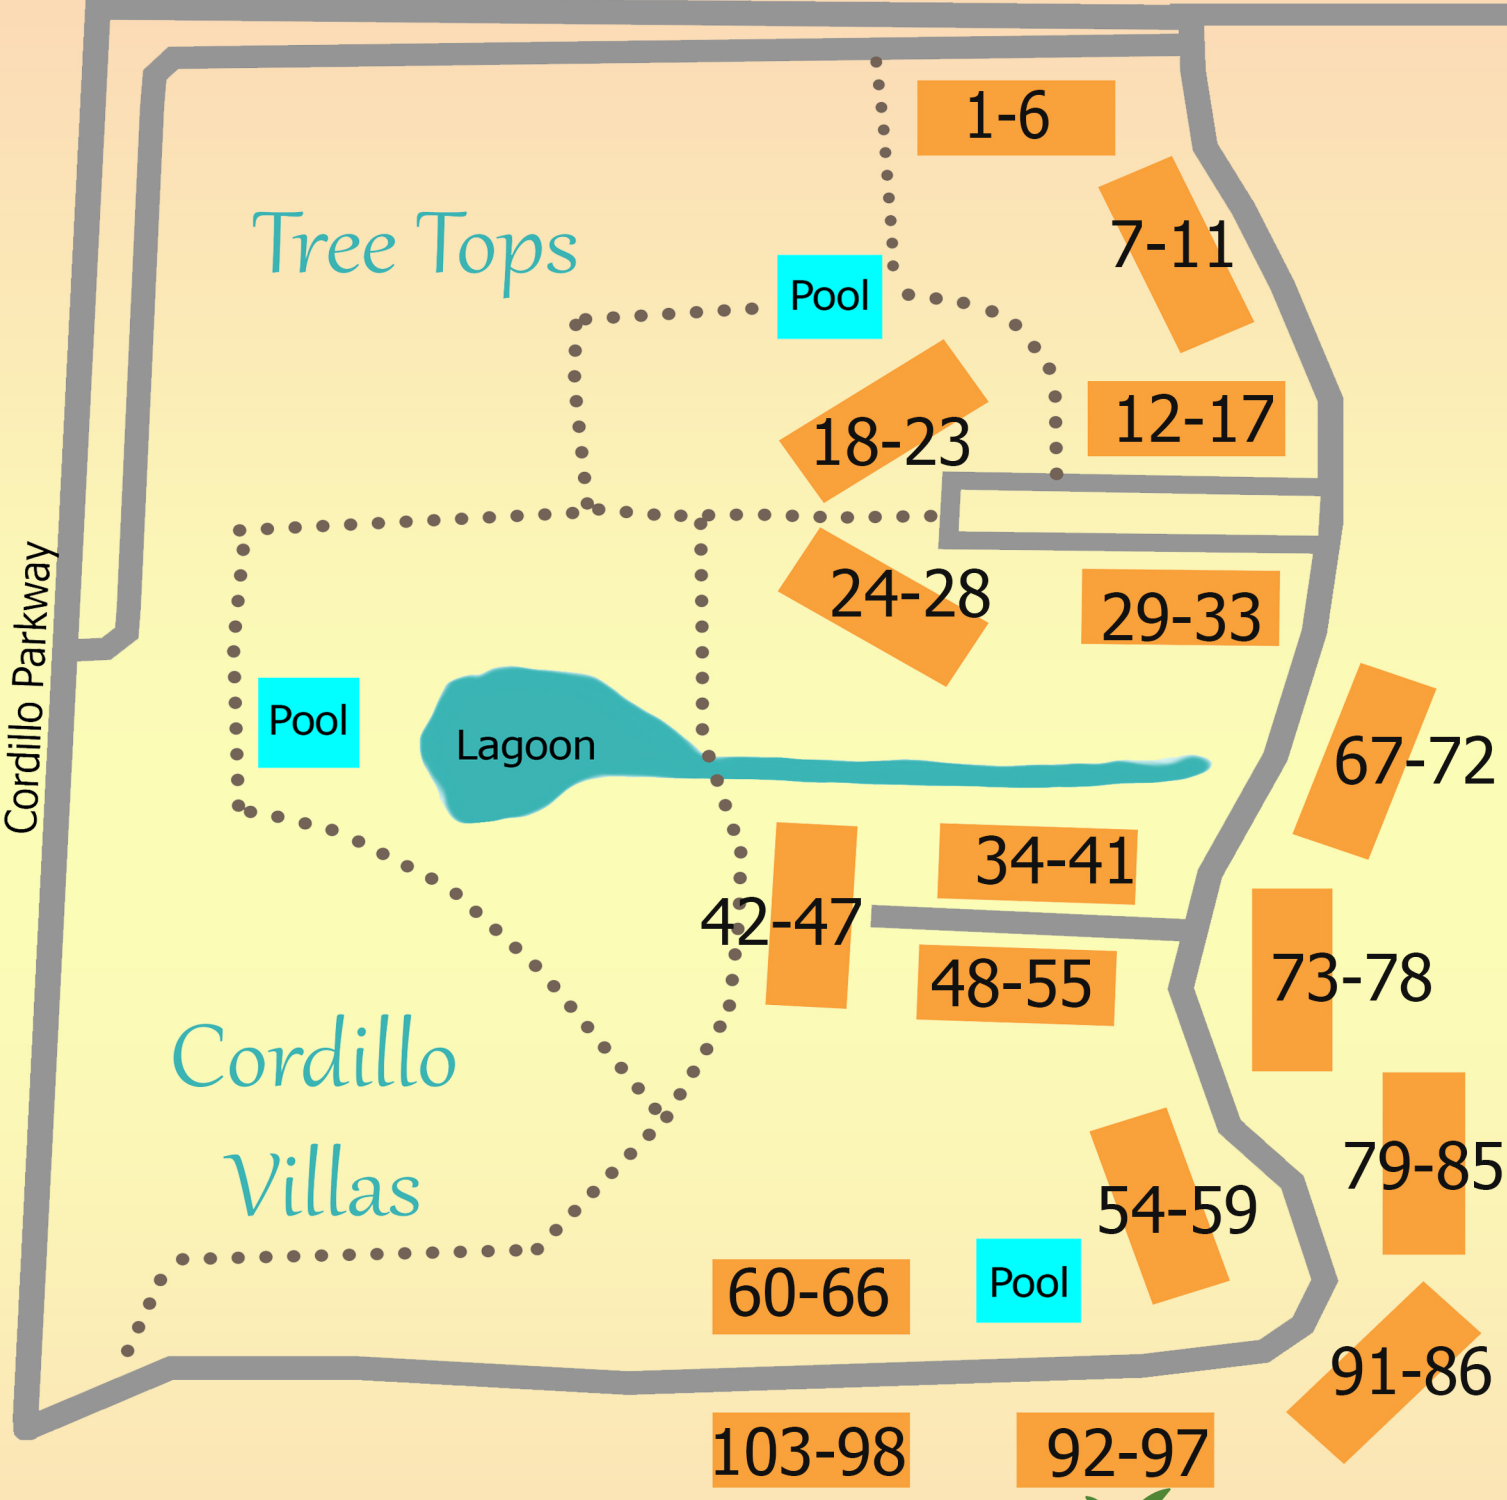

Forest Beach- Ocean Breeze

Lemoine Ave.

Directions: From I-95 take Exit 8 for Hilton Head Island
Take 278 East for about 25.4 miles, Take the Cross Island
Parkway, At the Circle take the 2nd Exit for POPE Ave. , At the
next traffic cicle take your first right. Turn right onto Lemoine
Ave. At the end of Lemoine Ave. Take a right and keep right
into Ocean Breeze. Look for your unit number.